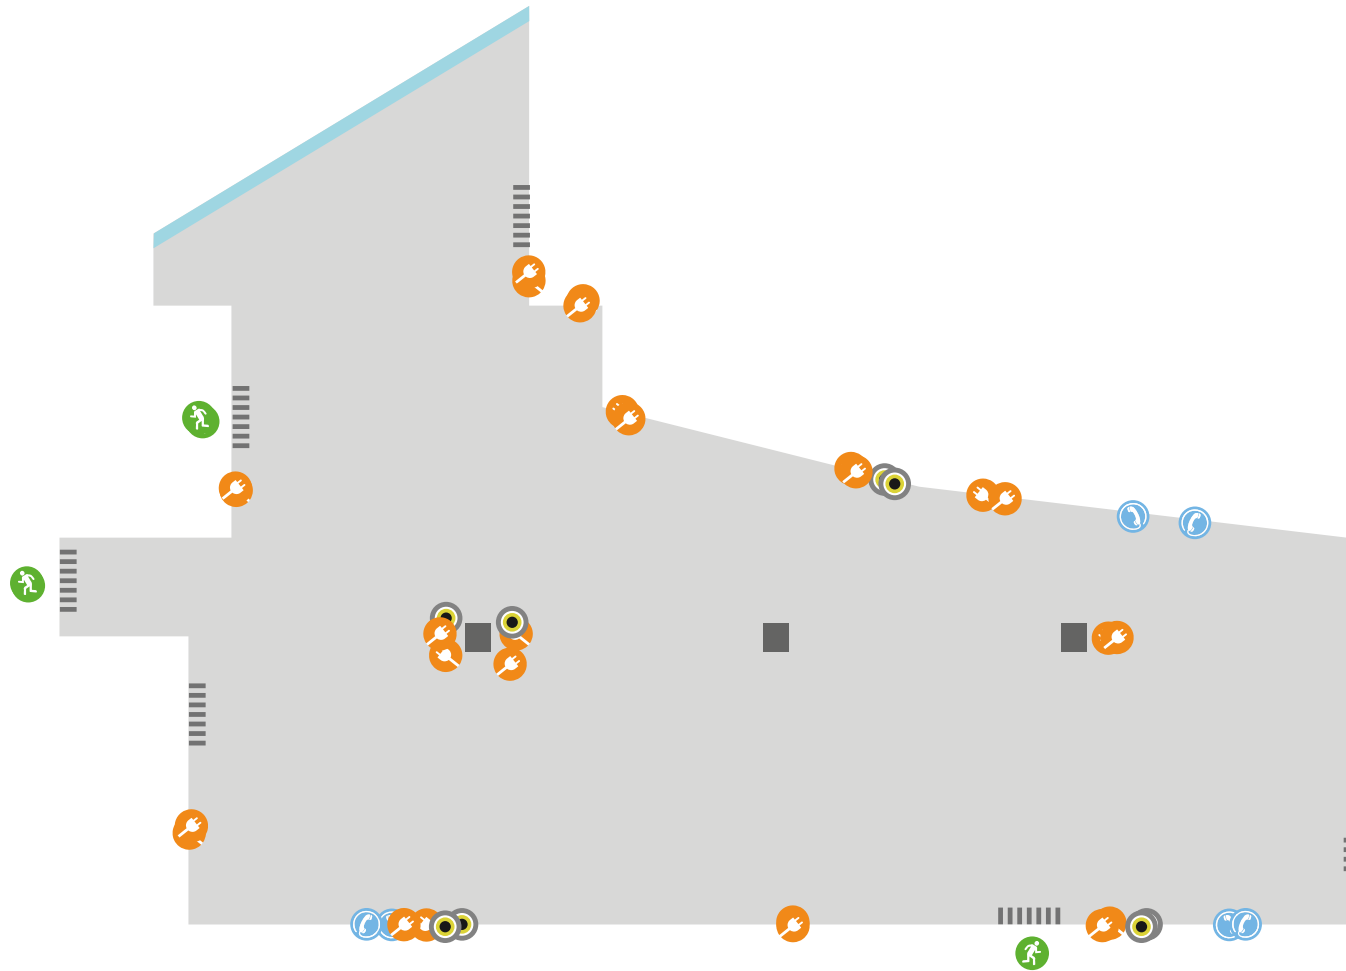

# Ricoh Business Lounge South

Room Style	Capacity
Theatre Style (Front projection)	208
Theatre Style (Back projection)	255
Boardroom	34
U-Shape	30
Cabaret - Tables of 10	120
Dinner Only - Tables of 12	144
Dinner Dance	144

Dimensions	
Length (M)	20.4
Width (M)	20.75
Sq m	423
Height (M)	3.4

Legend			
	Fire Exit		Door
	Plug Socket		Glass
	Telephone Point		Solid column
	AV Output		
	Toilets		