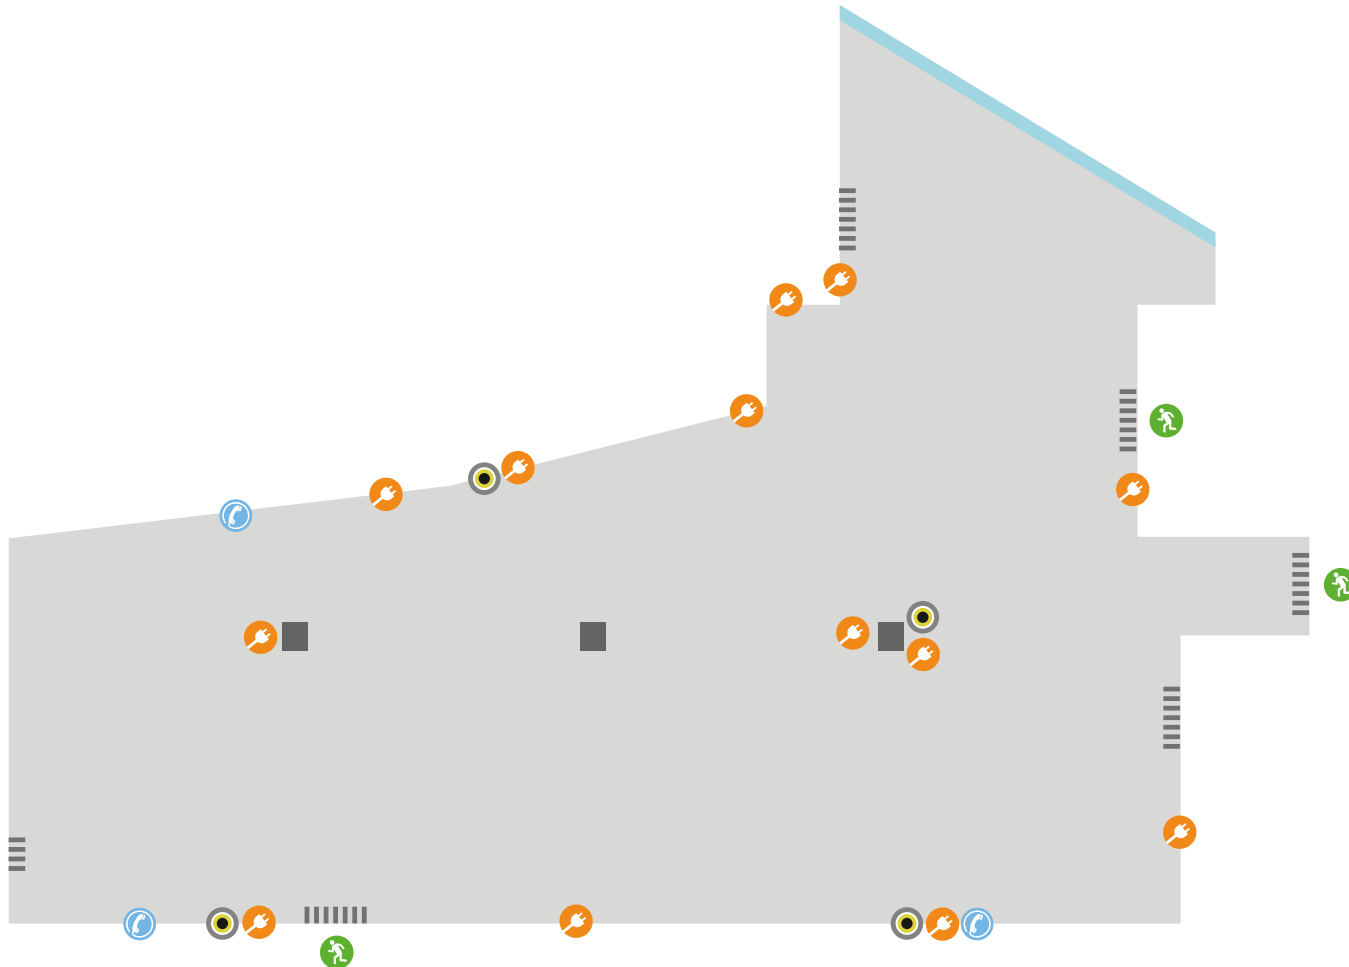

Ricoh Business Lounge North

Room Style	Capacity
Theatre Style (Front projection)	208
Theatre Style (Back projection)	255
Boardroom	34
U-Shape	30
Cabaret - Tables of 10	120
Dinner Only - Tables of 12	144
Dinner Dance	144

Dimensions	
Length (M)	20.4
Width (M)	20.75
Sq m	423
Height (M)	3.4

Legend			
	Fire Exit		Door
	Plug Socket		Glass
	Telephone Point		Solid column
	AV Output		
	Toilets		