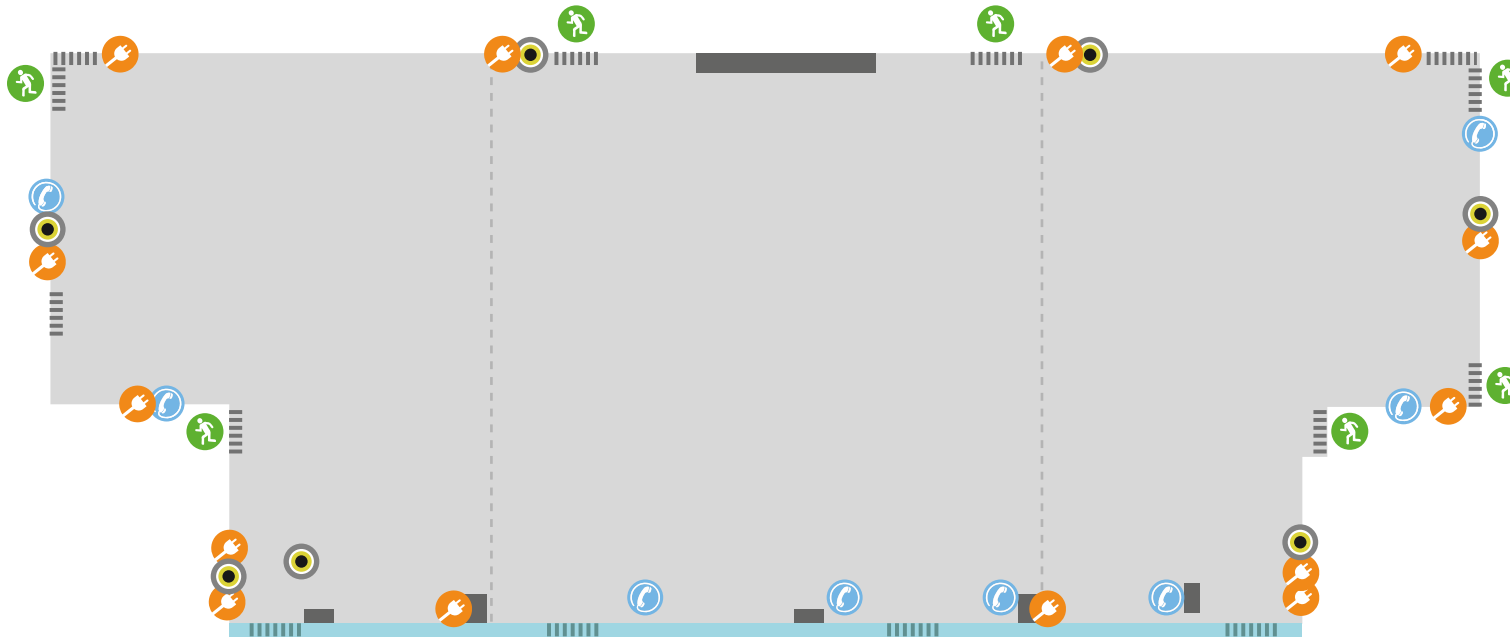

Premier Lounge

Room Style	Capacity
Theatre Style (Front projection)	1050
Theatre Style (Back projection)	1050
Boardroom	-
U-Shape	-
Cabaret - Tables of 10	710
Dinner Only - Tables of 12	1080
Dinner Dance	972

Dimensions	
Length (M)	22
Width (M)	60.6
Sq m	1305
Height (M)	6

Legend			
	Fire Exit		Door
	Plug Socket		Glass
	Telephone Point		Solid column
	AV Output		
	Toilets		