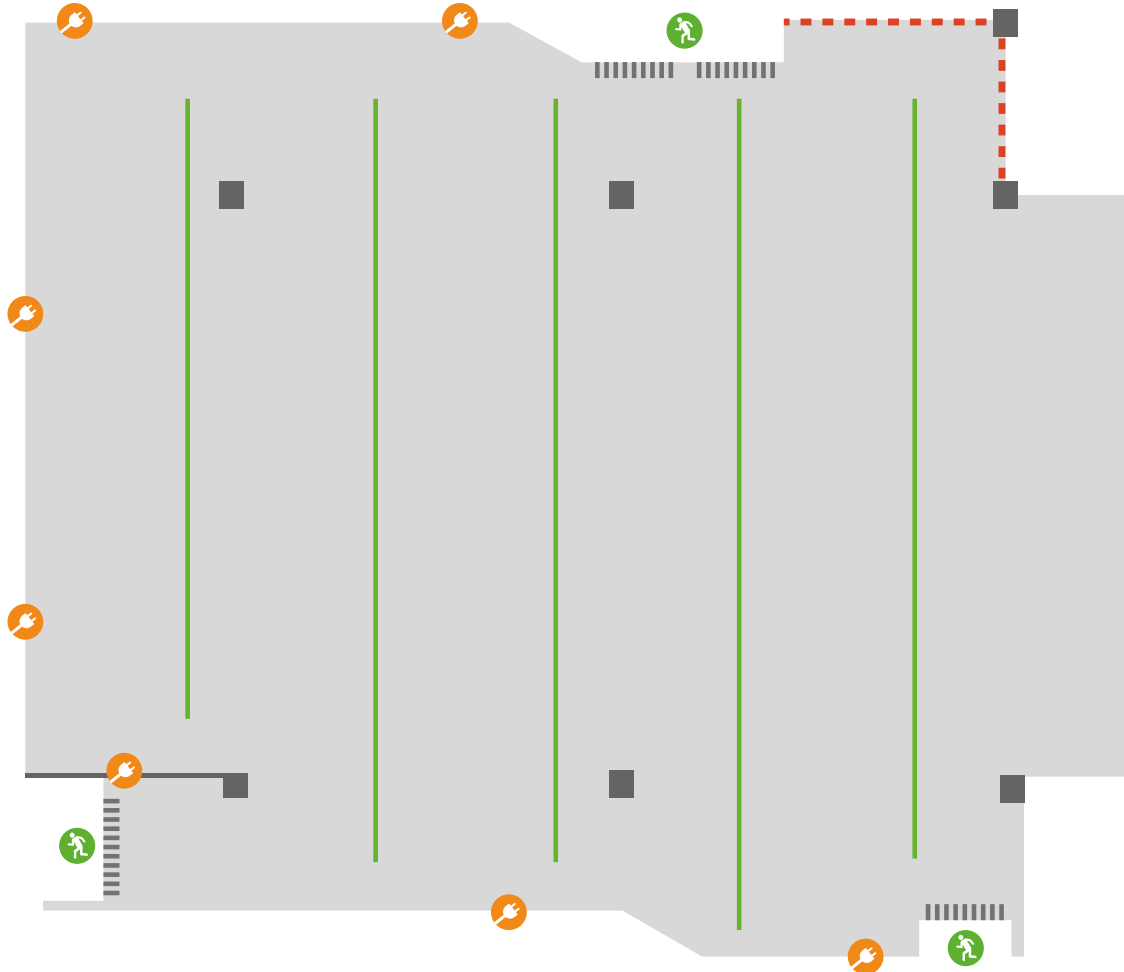

# Convention Centre - Hall 5

Room Style	Capacity
Theatre Style (Front projection)	650/488
Theatre Style (Back projection)	650/488
Boardroom	50
U-Shape	40
Cabart - Tables of 10	200
Dinner Only - Tables of 12	240/210
Dinner Dance	226

Dimensions	
Length (M)	16.9
Width (M)	19.5
Sq m	329.55
Height (M)	5

Legend			
	Fire Exit		Door
	Plug Socket		Glass
	Telephone Point		Solid column
	AV Output		Retractable
	Toilets		Bus Bars