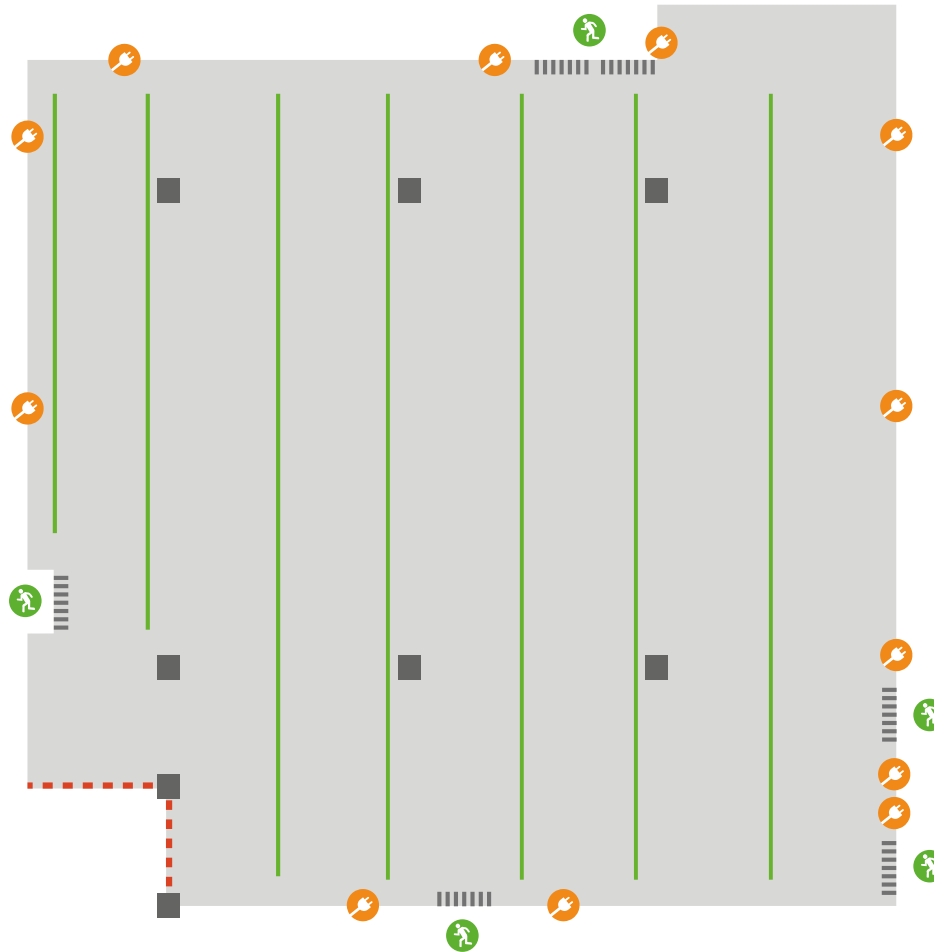

# Convention Centre - Hall 3

## Room Style Capacity

Room Style	Capacity
Theatre Style (Front projection)	1000/750
Theatre Style (Back projection)	700
Boardroom	50
U-Shape	40
Cabaret - Tables of 10	500
Dinner Only - Tables of 12	600
Dinner Dance	564

## Dimensions

Length (M)	33
Width (M)	32
Sq m	1056
Height (M)	5

## Legend

- Fire Exit
- Plug Socket
- Telephone Point
- AV Output
- Toilets
- Door
- Glass
- Solid column
- Retractable
- Bus Bars